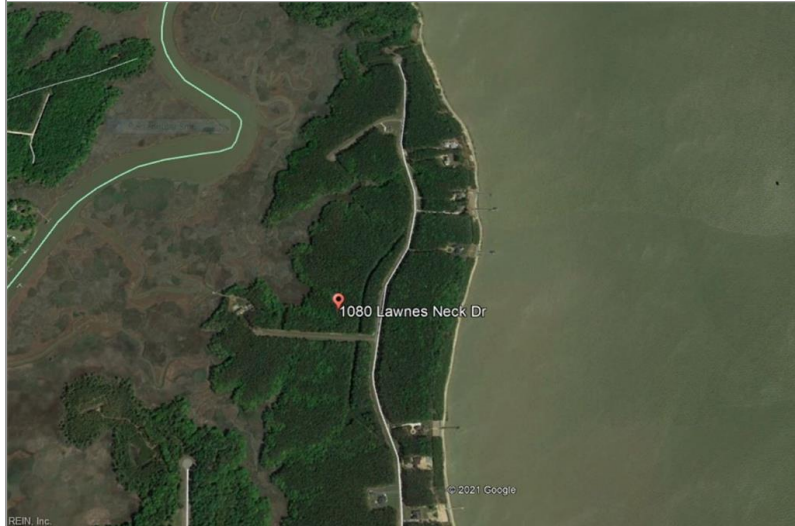

1080 LAWNES NECK DRIVE

SMITHFIELD, VA 23430 | MLS #: 10388501

\$66,000 |

View Online: <http://1080lawnesneckdrive.homeis4sale.com>

For Instant Photos: Text 970770 To 415-877-1411

This homesite offers paved roads, public water and sewer, electric, and large lots that provide you the privacy you are looking for without the feeling of isolation. You will see neighbors riding bikes and walking dogs but you will not be able to throw a hamburger from your deck to theirs. Lots of fun wildlife including deer, turkey, and fox. Property owners have hunting rights on hundreds of acres of community common space. There is a community pier and community feeling without the community looking in your back window. Come check out this affordable wooded homesite. A great place to build your private retreat.